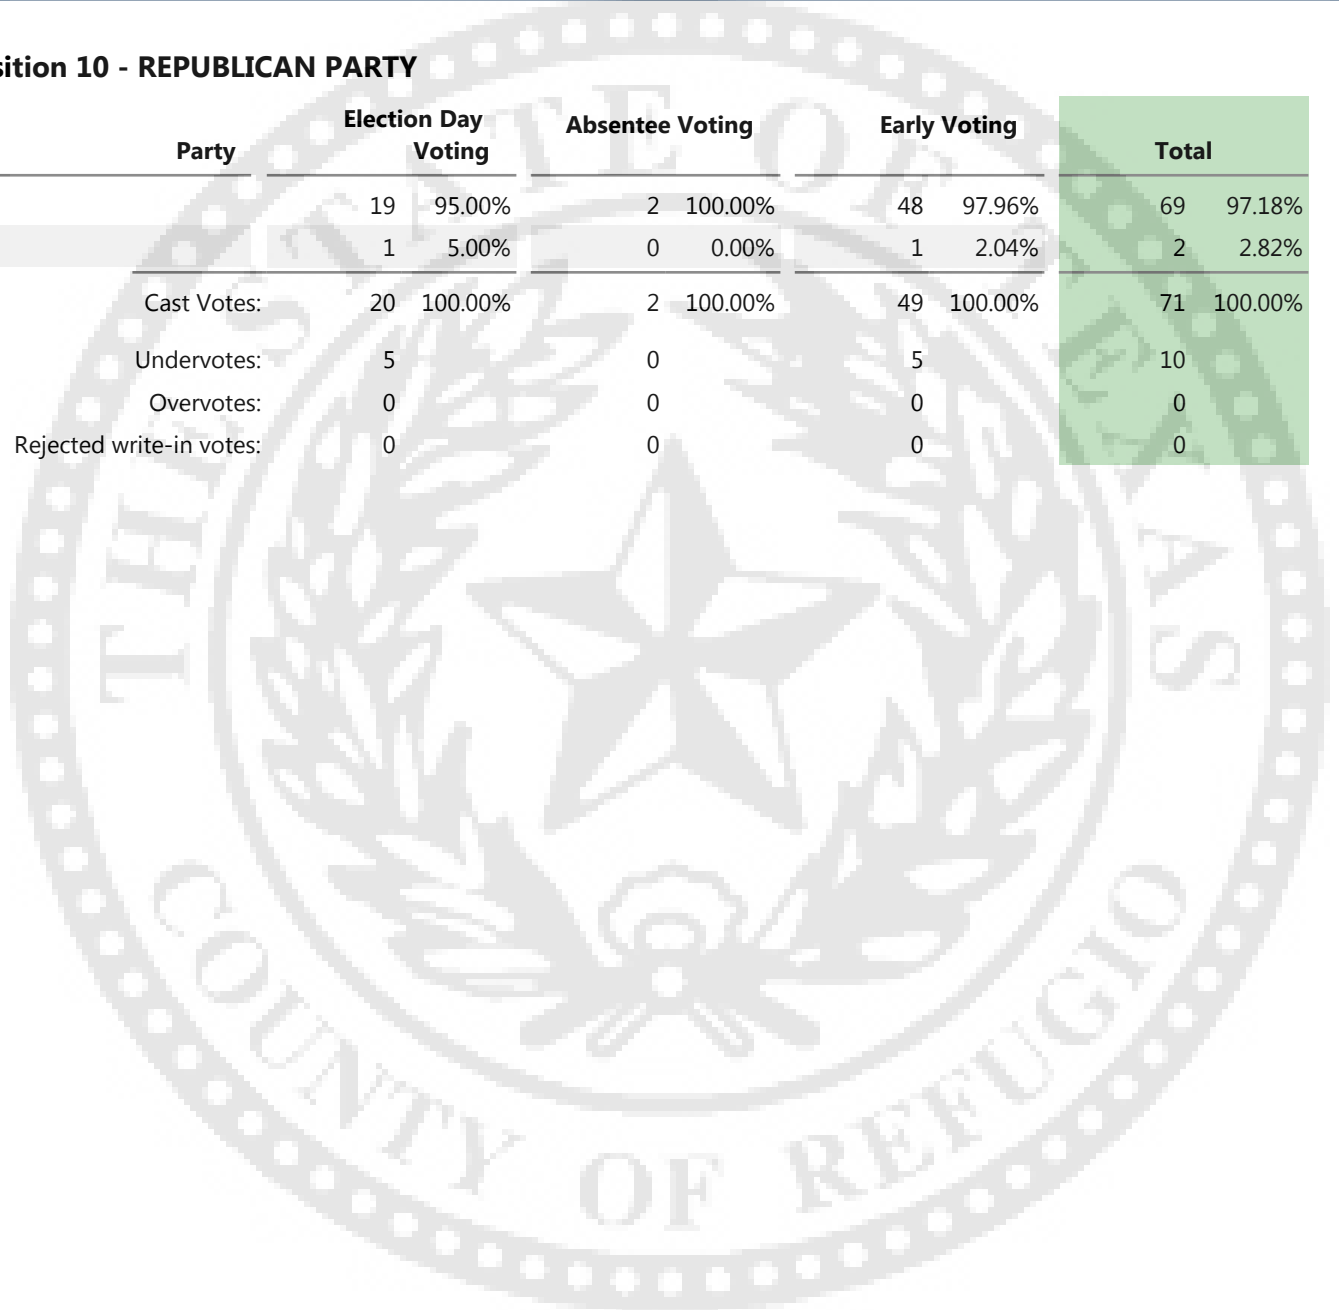

**Official results**

**Registered Voters**

1375 of 4853 = 28.33 %

**Precincts Reporting**

10 of 10 = 100.00 %

4

**Proposition 10 - REPUBLICAN PARTY**

Choice	Party	Election Day Voting		Absentee Voting		Early Voting		Total	
YES		19	95.00%	2	100.00%	48	97.96%	69	97.18%
NO		1	5.00%	0	0.00%	1	2.04%	2	2.82%
Cast Votes:		20	100.00%	2	100.00%	49	100.00%	71	100.00%
Undervotes:		5		0		5		10	
Overvotes:		0		0		0		0	
Rejected write-in votes:		0		0		0		0	