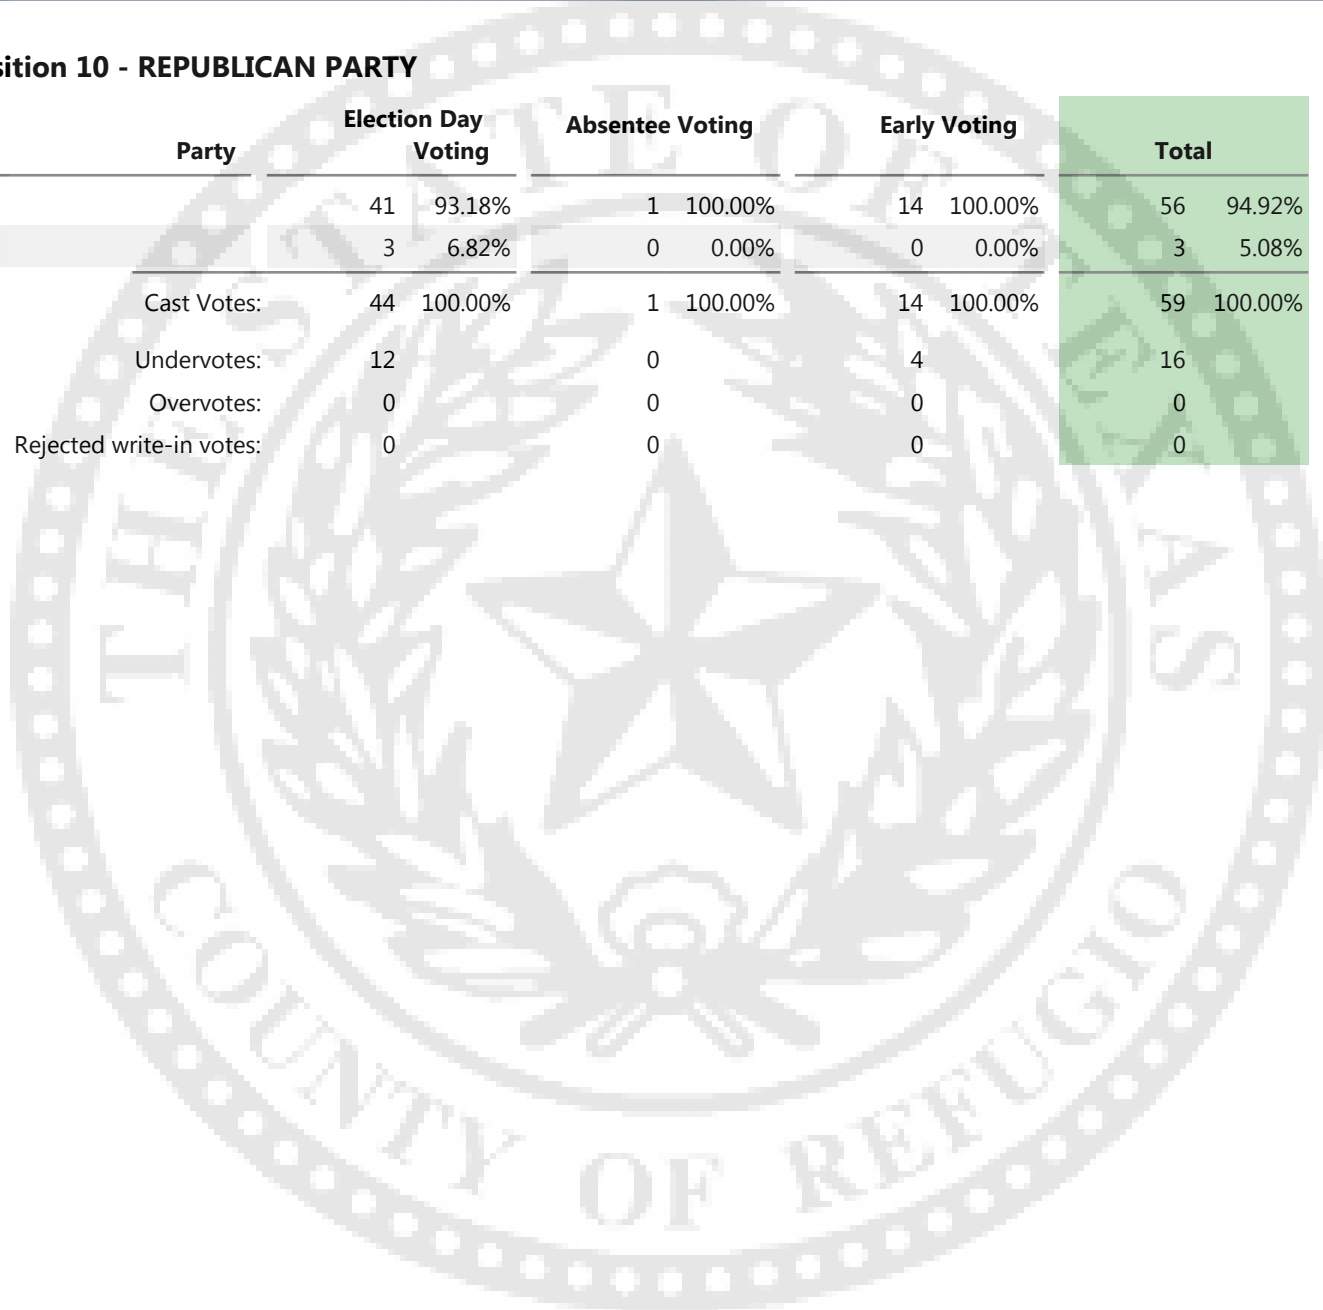

**Official results**

Registered Voters

1375 of 4853 = 28.33 %

Precincts Reporting

10 of 10 = 100.00 %

4A

**Proposition 10 - REPUBLICAN PARTY**

Choice	Party	Election Day Voting		Absentee Voting		Early Voting		Total	
YES		41	93.18%	1	100.00%	14	100.00%	56	94.92%
NO		3	6.82%	0	0.00%	0	0.00%	3	5.08%
Cast Votes:		44	100.00%	1	100.00%	14	100.00%	59	100.00%
Undervotes:		12		0		4		16	
Overvotes:		0		0		0		0	
Rejected write-in votes:		0		0		0		0	